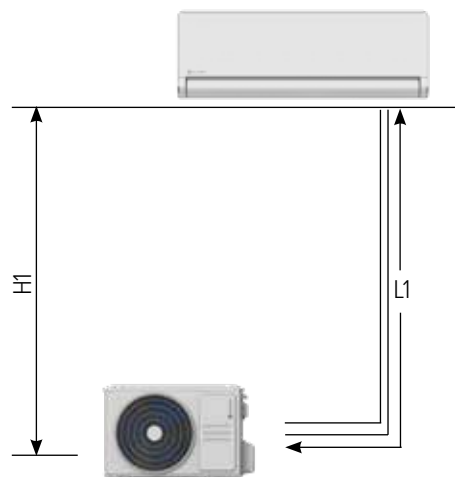

27M	35M
ODU/IDU	L1	25	25
	H1	±10	±10
	/	0,70 / 5	0,70 / 5
	CO₂	0,47	0,47
	/	12	12
	/	Φ6,35 - 1/4"	Φ6,35 - 1/4"
/	Φ9,52 - 3/8"	Φ9,52 - 3/8"	

Single Split

		27M	35M
ODU	V/Hz/n°	230 / 50 / 1	230 / 50 / 1
	no. of cables / section	2 x 1,5mm² + G	2 x 1,5mm² + G
	no. of cables / section	2 x 1,5mm²	2 x 1,5mm²
IDU	V/Hz/n°	from ODU	from ODU
	no. of cables / section	2 x 1,5mm² + G	2 x 1,5mm² + G
	no. of cables / section	2 x 1,5mm²	2 x 1,5mm²

RG10X1-G2HS-BGEF

NWMX

Wi-fi

STELVIO

2022 .